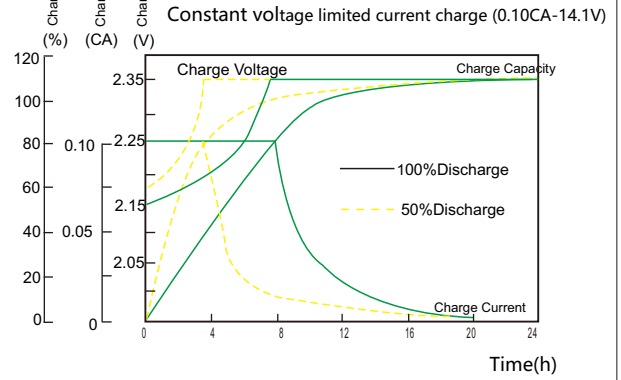

Specifications

Battery Model	ICS-600	
Nominal voltage	2V	
Capacity	600Ah (10HR ,60A, 1.80V, 25°C)	
Approx.Weight	37.5kg	
Internal Resistance	Approx 0.28mΩ	
Max Charge Current Allowed	150A	
Charge Voltage (25°C)	Cycle use	Float use
	2.35V/cell	2.25V/cell
Temperature Ranges	Operation(maximum): -40°C to 55°C (-40°F to 131°F)	
	Operation(recommended): 15°C to 25°C (59°F to 77°F)	
	Storage: -20°C to 40°C (-4°F to 104°F)	
Terminal	M8 Female	
Terminal Hardware	15 ± 1.0 N.m	
Container Material	ABS (V0 optional)	

Constant Power Discharge Data Units: Watts per cell (25°C, 77°F)

End voltage per cell	15min	20min	30min	40min	50min	1h	2h	3h	5h	8h	10h
1.65V	1360	1200	1040	880	780	650	430	340	240	172	150
1.70V	1230	1160	980	850	740	630	410	320	220	154	140
1.75V	1180	1100	910	800	710	610	400	310	205	140	130
1.80V	1060	980	840	740	640	590	380	290	195	132	120

ICS series

ICS-600

Discharge Voltage vs Time Curve (25°C)

Charge Curve (25°C)

Capacity vs temperature curve

Residual Capacity vs Storage Time

Capacity vs OCV curve

Design life vs temperature