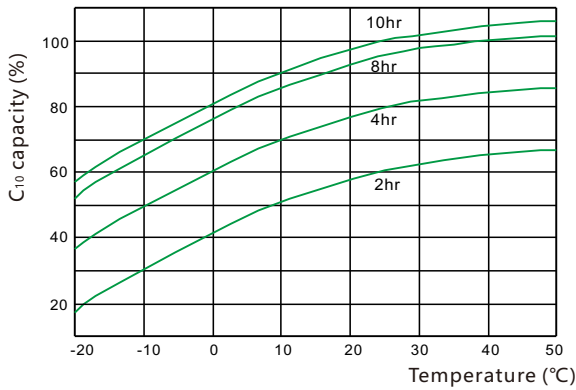

Dimensions (mm)

Constant Current Discharge Data Units: Amperes (25°C, 77°F)

End voltage per cell	15min	20min	30min	40min	50min	1h	2h	3h	5h	8h	10h
1.65V	720	670	540	480	430	338	205	157	102	72.0	64.0
1.70V	690	630	510	450	410	335	202	155	100	70.0	63.0
1.75V	630	540	480	420	390	333	200	152	98	68.0	62.0
1.80V	560	490	450	380	350	331	198	151	96	66.0	61.0

Constant Power Discharge Data Units: Watts per cell (25°C, 77°F)

End voltage per cell	15min	20min	30min	40min	50min	1h	2h	3h	5h	8h	10h
1.65V	1360	1200	1040	880	780	650	430	340	240	172	150
1.70V	1230	1160	980	850	740	630	410	320	220	154	140
1.75V	1180	1100	910	800	710	610	400	310	205	140	130
1.80V	1060	980	840	740	640	590	380	290	195	132	120

ICS series

ICS-600

Discharge Voltage vs Time Curve (25°C)

Charge Curve (25°C)

Capacity vs temperature curve

Residual Capacity vs Storage Time

Capacity vs OCV curve

Design life vs temperature