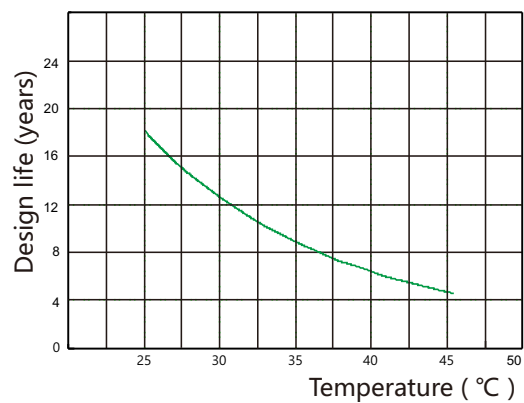

Constant Power Discharge Data Units: Watts per cell (25°C, 77°F)

End voltage per cell	15min	20min	30min	40min	50min	1h	2h	3h	5h	8h	10h
1.65V	1360	1200	1040	880	780	650	430	340	240	172	150
1.70V	1230	1160	980	850	740	630	410	320	220	154	140
1.75V	1180	1100	910	800	710	610	400	310	205	140	130
1.80V	1060	980	840	740	640	590	380	290	195	132	120

ICS series

ICS-600

Discharge Voltage vs Time Curve (25°C)

Charge Curve (25°C)

Capacity vs temperature curve

Residual Capacity vs Storage Time

Capacity vs OCV curve

Design life vs temperature