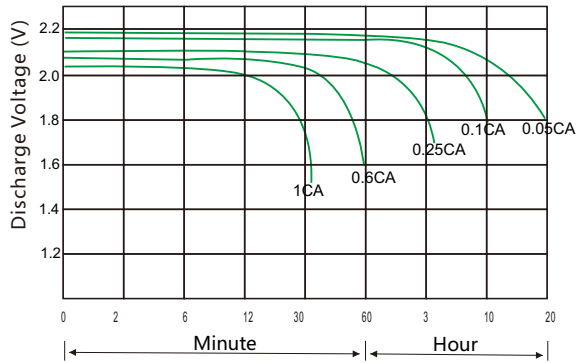

Specifications

Battery Model	ICS-600	
Nominal voltage	2V	
Capacity	600Ah (10HR ,60A, 1.80V, 25°C)	
Approx.Weight	37.5kg	
Internal Resistance	Approx 0.28mΩ	
Max Charge Current Allowed	150A	
Charge Voltage (25°C)	Cycle use	Float use
	2.35V/cell	2.25V/cell
Temperature Ranges	Operation(maximum): -40°C to 55°C (-40°F to 131°F)	
	Operation(recommended): 15°C to 25°C (59°F to 77°F)	
	Storage: -20°C to 40°C (-4°F to 104°F)	
Terminal	M8 Female	
Terminal Hardware	15 ± 1.0 N.m	
Container Material	ABS (V0 optional)	

Dimensions (mm)

Constant Current Discharge Data Units: Amperes (25°C, 77°F)

End voltage per cell	15min	20min	30min	40min	50min	1h	2h	3h	5h	8h	10h
1.65V	720	670	540	480	430	338	205	157	102	72.0	64.0
1.70V	690	630	510	450	410	335	202	155	100	70.0	63.0
1.75V	630	540	480	420	390	333	200	152	98	68.0	62.0
1.80V	560	490	450	380	350	331	198	151	96	66.0	61.0

Constant Power Discharge Data Units: Watts per cell (25°C, 77°F)

End voltage per cell	15min	20min	30min	40min	50min	1h	2h	3h	5h	8h	10h
1.65V	1360	1200	1040	880	780	650	430	340	240	172	150
1.70V	1230	1160	980	850	740	630	410	320	220	154	140
1.75V	1180	1100	910	800	710	610	400	310	205	140	130
1.80V	1060	980	840	740	640	590	380	290	195	132	120

ICS series

ICS-600

Discharge Voltage vs Time Curve (25°C)

Charge Curve (25°C)

Capacity vs temperature curve

Residual Capacity vs Storage Time

Capacity vs OCV curve

Design life vs temperature