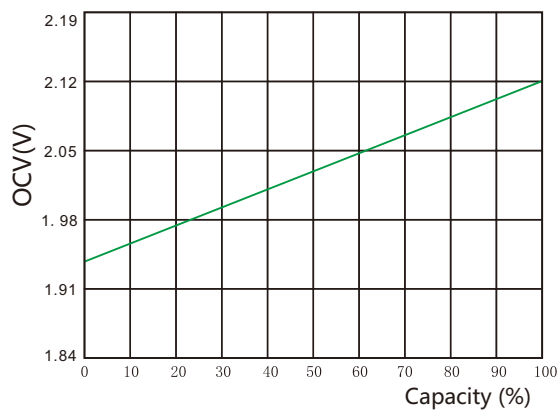

Specifications

Battery Model	ICS-600	
Nominal voltage	2V	
Capacity	600Ah (10HR ,60A, 1.80V, 25°C)	
Approx.Weight	37.5kg	
Internal Resistance	Approx 0.28mΩ	
Max Charge Current Allowed	150A	
Charge Voltage (25°C)	Cycle use	Float use
	2.35V/cell	2.25V/cell
Temperature Ranges	Operation(maximum): -40°C to 55°C (-40°F to 131°F)	
	Operation(recommended): 15°C to 25°C (59°F to 77°F)	
	Storage: -20°C to 40°C (-4°F to 104°F)	
Terminal	M8 Female	
Terminal Hardware	15 ± 1.0 N.m	
Container Material	ABS (V0 optional)	

Dimensions (mm)

Constant Current Discharge Data Units: Amperes (25°C, 77°F)

End voltage per cell	15min	20min	30min	40min	50min	1h	2h	3h	5h	8h	10h
1.65V	720	670	540	480	430	338	205	157	102	72.0	64.0
1.70V	690	630	510	450	410	335	202	155	100	70.0	63.0
1.75V	630	540	480	420	390	333	200	152	98	68.0	62.0
1.80V	560	490	450	380	350	331	198	151	96	66.0	61.0

Constant Power Discharge Data Units: Watts per cell (25°C, 77°F)

End voltage per cell	15min	20min	30min	40min	50min	1h	2h	3h	5h	8h	10h
1.65V	1360	1200	1040	880	780	650	430	340	240	172	150
1.70V	1230	1160	980	850	740	630	410	320	220	154	140
1.75V	1180	1100	910	800	710	610	400	310	205	140	130
1.80V	1060	980	840	740	640	590	380	290	195	132	120

ICS series

ICS-600

Discharge Voltage vs Time Curve (25°C)

Charge Curve (25°C)

Capacity vs temperature curve

Residual Capacity vs Storage Time

Capacity vs OCV curve

Design life vs temperature