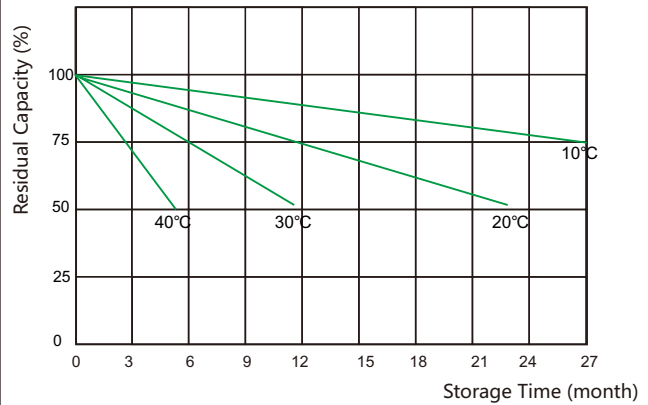

ICS series

ICS-600

Discharge Voltage vs Time Curve (25°C)

Charge Curve (25°C)

Capacity vs temperature curve

Residual Capacity vs Storage Time

Capacity vs OCV curve

Design life vs temperature