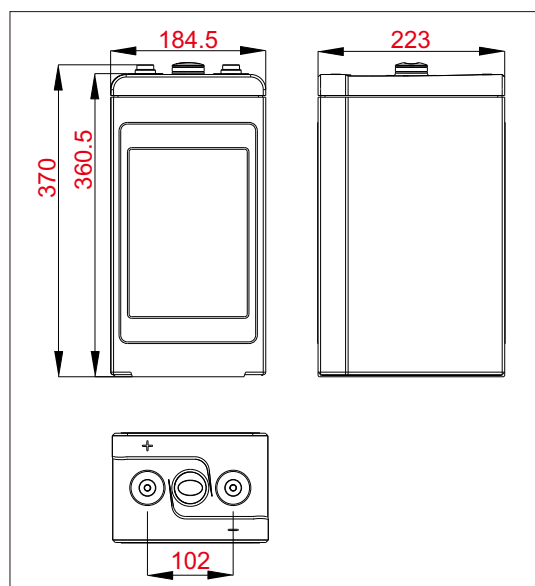

Specifications

Battery Model	ICS-600	
Nominal voltage	2V	
Capacity	600Ah (10HR ,60A, 1.80V, 25°C)	
Approx.Weight	37.5kg	
Internal Resistance	Approx 0.28mΩ	
Max Charge Current Allowed	150A	
Charge Voltage (25°C)	Cycle use	Float use
	2.35V/cell	2.25V/cell
Temperature Ranges	Operation(maximum): -40°C to 55°C (-40°F to 131°F)	
	Operation(recommended): 15°C to 25°C (59°F to 77°F)	
	Storage: -20°C to 40°C (-4°F to 104°F)	
Terminal	M8 Female	
Terminal Hardware	15 ± 1.0 N.m	
Container Material	ABS (V0 optional)	

Dimensions (mm)

Constant Current Discharge Data Units: Amperes (25°C, 77°F)

End voltage per cell	15min	20min	30min	40min	50min	1h	2h	3h	5h	8h	10h
1.65V	720	670	540	480	430	338	205	157	102	72.0	64.0
1.70V	690	630	510	450	410	335	202	155	100	70.0	63.0
1.75V	630	540	480	420	390	333	200	152	98	68.0	62.0
1.80V	560	490	450	380	350	331	198	151	96	66.0	61.0